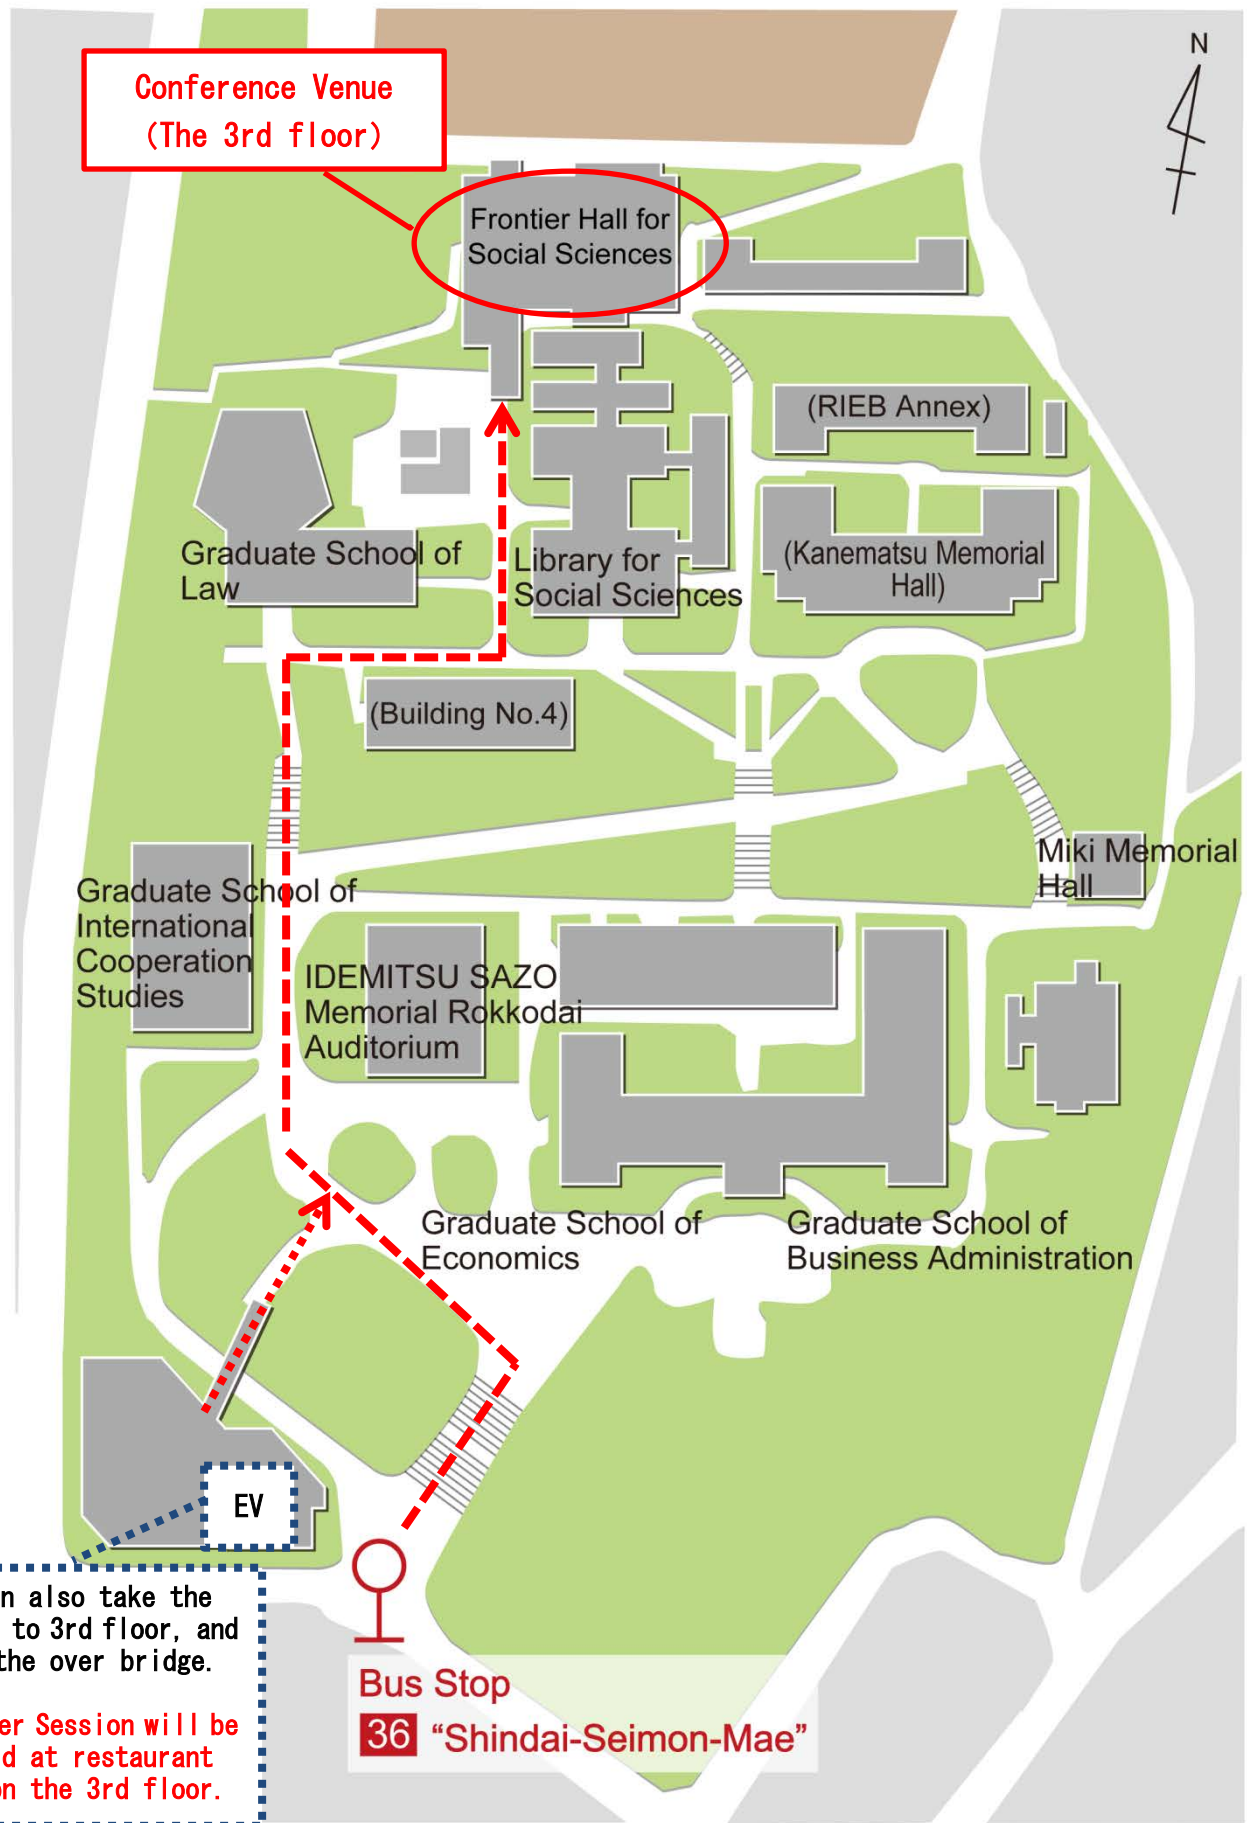

Location of Frontier Hall for Social Sciences in ROKKODAI Campus

- Kobe University can be reached in 10 minutes by taking a bus from JR-ROKKOMICHI station or HANKYU-ROKKO station.
- Take bus #36 and get off at SHINDAI-SEIMON MAE (the main gate of Kobe University).