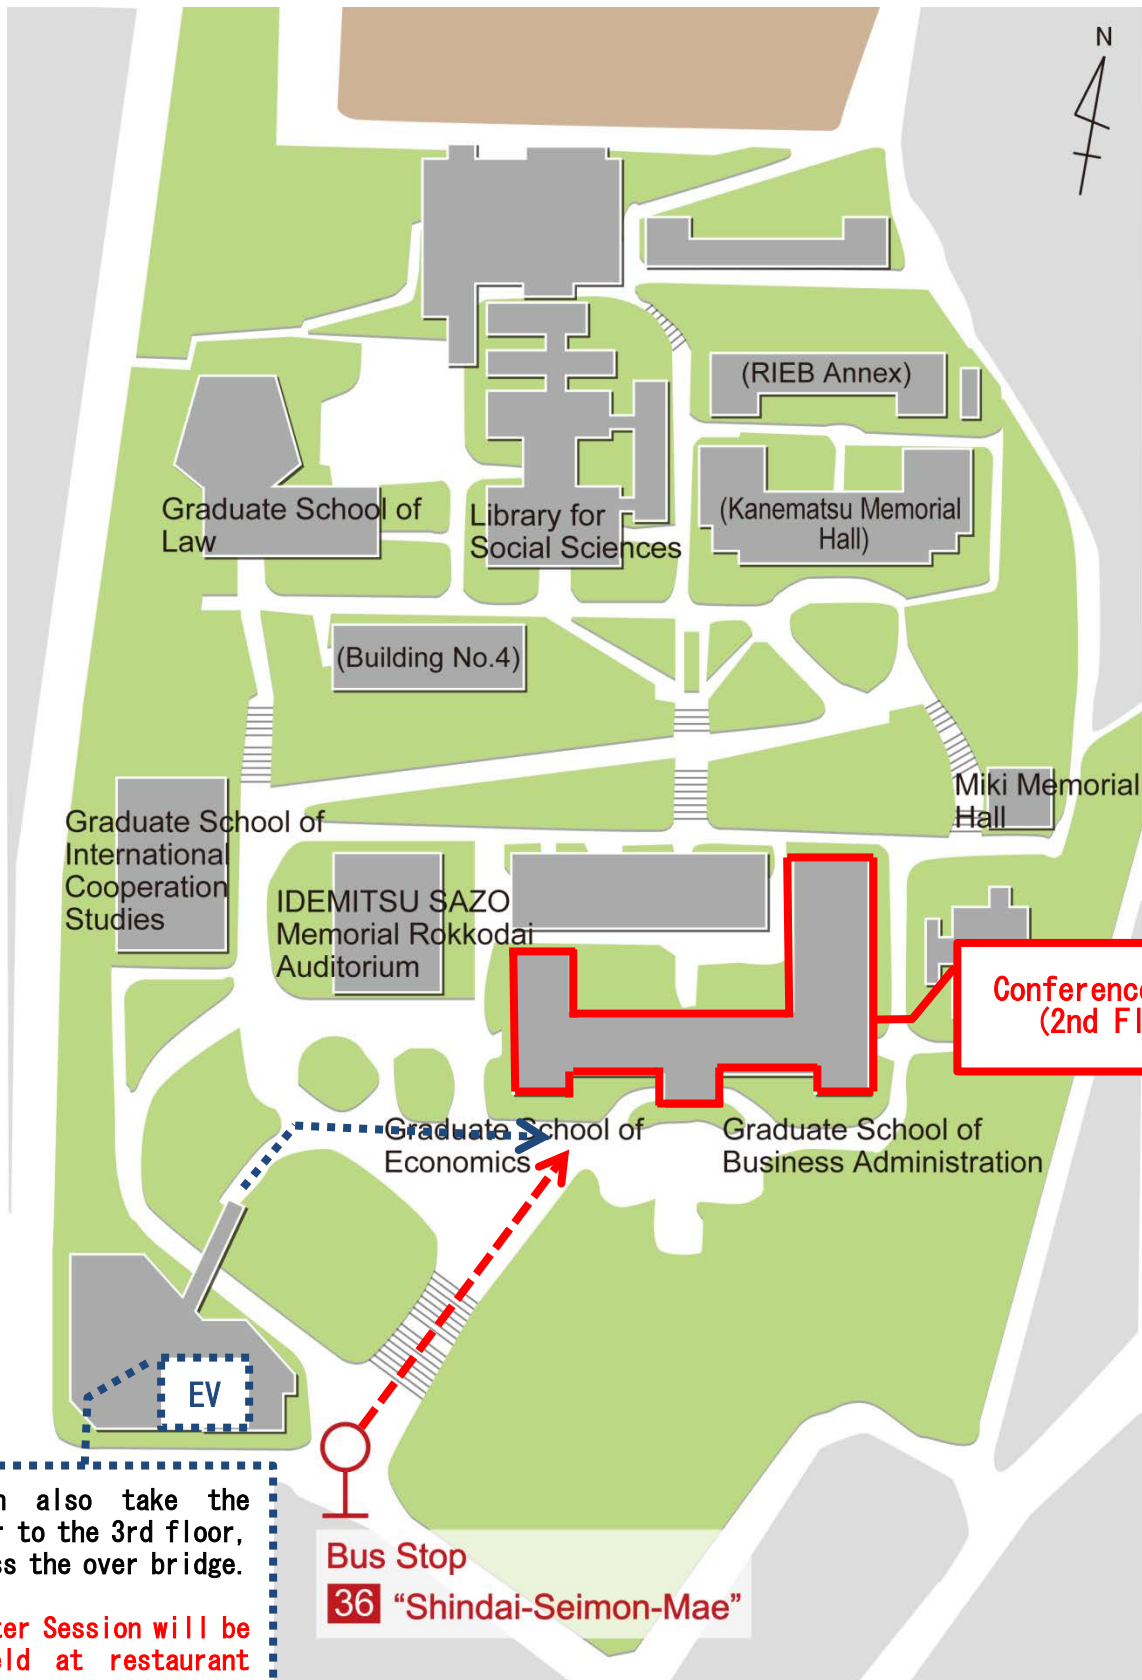

Location of the Main Building (Graduate School/Faculty of Economics & Graduate School/School of Business Administration) in Rokkodai Campus

You can also take the elevator to the 3rd floor, and cross the over bridge.

***The After Session will be also held at restaurant Sakura on the 3rd floor.**

- Kobe University can be reached in 10 minutes by taking a bus from JR-ROKKOMICHI station or HANKYU-ROKKO station.
- Take bus #36 and get off at SHINDAI-SEIMON MAE (the main gate of Kobe University).